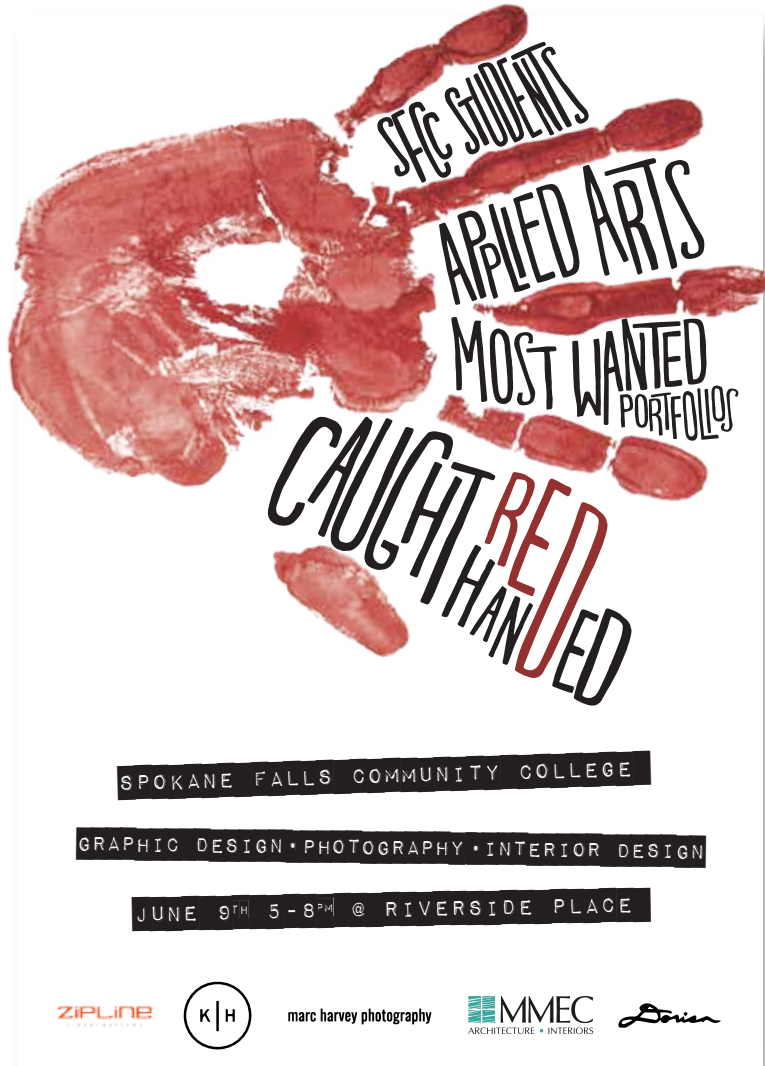

CAUGHT RED
HANDLED

Rachael Bambino

Galina Dashkovska

Conner Crowe

LOGO

POSTER

SPOKANE FALLS COMMUNITY COLLEGE

GRAPHIC DESIGN • PHOTOGRAPHY • INTERIOR DESIGN

SOCIAL MEDIA

POSTCARD

HTML EMAIL

ONE MONTH OUT

SFC STUDENTS
APPLIED ARTS
MOST WANTED PORTFOLIOS
CAUGHT RED HANDED

SPOKANE FALLS COMMUNITY COLLEGE

GRAPHIC DESIGN • PHOTOGRAPHY • INTERIOR DESIGN

JUNE 9TH 5-8^{PM} @ RIVERSIDE PLACE