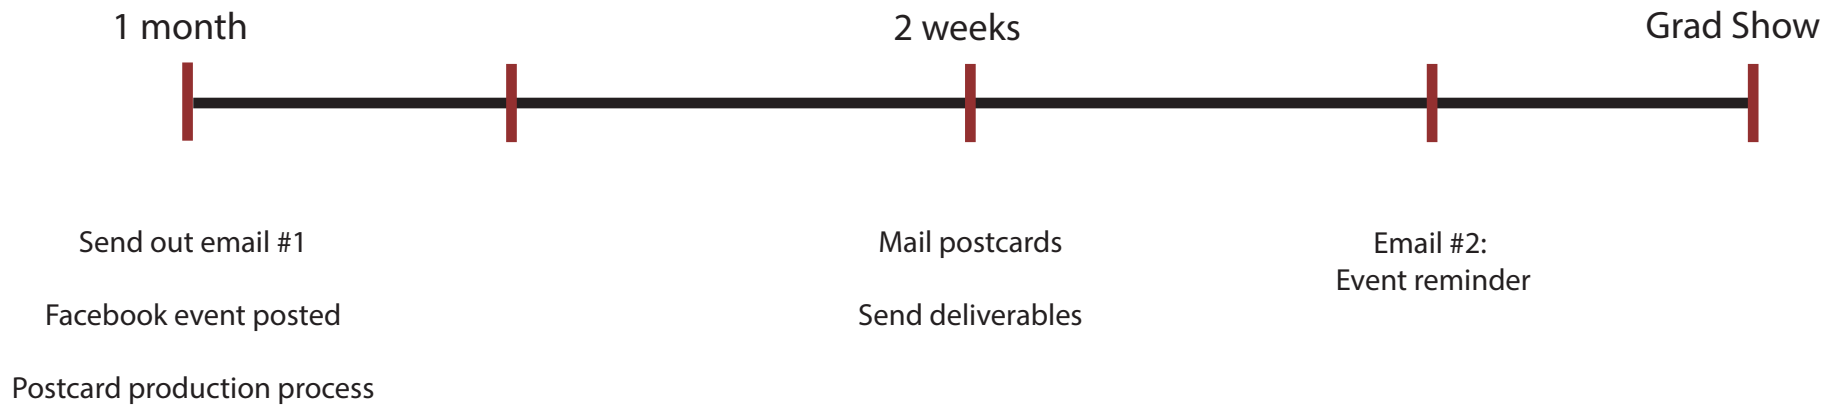

ADVERTISING TIMELINE

*throughout the process we will continuously be updating the facebook page with sponsors and reminders of the event.