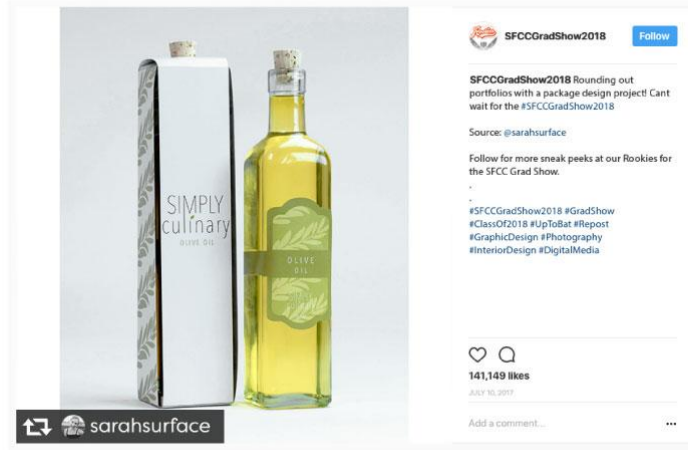

Special Thanks to
HH  marc harvey ZIPLINE

9:28 AM - 19 Jul 2017

2,184 Retweets 8,612 Likes

691 2.9K 5.5K

Retweet your reply

SOCIAL MEDIA

SOCIAL MEDIA

DELIVERABLES